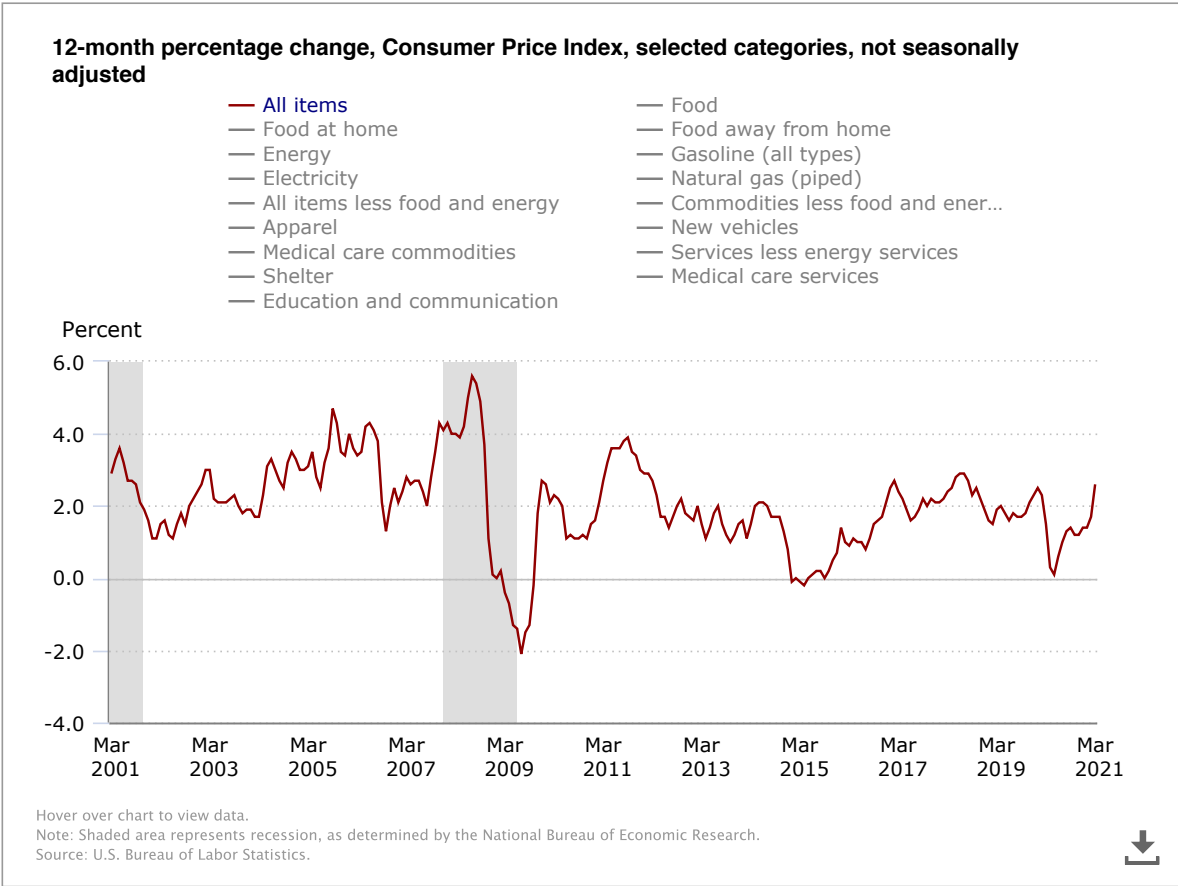

12-month percentage change, Consumer Price Index, selected categories

Charts related to the latest "Consumer Price Index" news release | [More chart packages](#)

PREV NEXT 12-month percentage change, Consumer Price Index, selected categories (past 20 years) GO